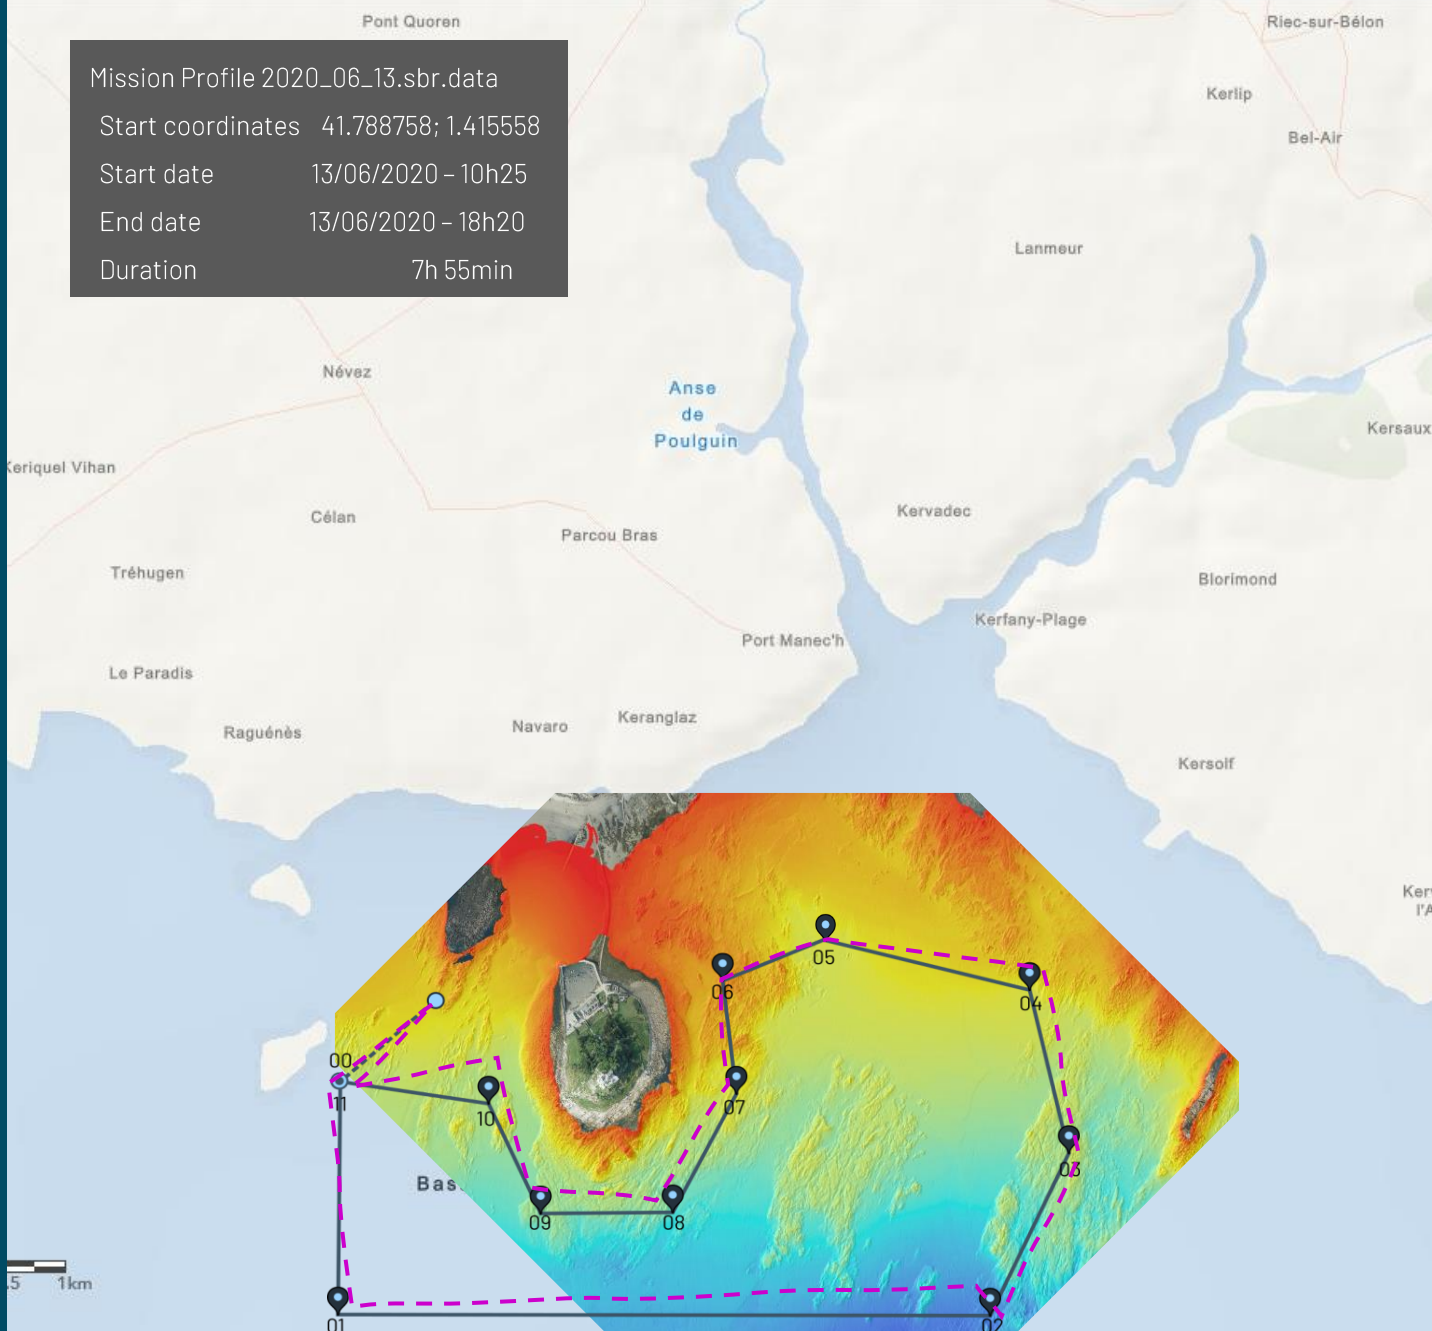

Mission name BathySedi_202006

Mission duration 3h 42min

Mission length 12.3 km

Required power : 38%

Upload to AUV

Map editor

Layer properties

Name : Bathymetry 20 02

Latitude : 41.788758455

Longitude : 1.4155588411

Transparency :

Type : GeoTIFF

Bathymetry 20 02

ESRI Ocean basemap

X Cancel

✓ Apply

Position

GPS signal

Good

Latitude 41.7887584

Longitude 1.41555884

Heading 46°

Other

Serial number

Yuco Sidescan 2021

Mission Profile 2020_06_13.sbr.data
 Start coordinates 41.788758; 1.415558
 Start date 13/06/2020 - 10h25
 End date 13/06/2020 - 18h20
 Duration 7h 55min

Open

Search

Recent

	Name	AUV	Date modified
	Mission Profile 2020_06_13.sbr.data C:/Users/Clement/Profiles_2020	Yuco CTD	1h ago
	Mission Profile 2020_06_10.sbr.data C:/Users/Clement/Profiles_2020	Yuco CTD	1h ago
	Mission Profile 2020_06_11.sbr.data C:/Users/Clement/Profiles_2020	Yuco CTD	Yesterday at 18:14
	Mission Profile 2020_06_08.sbr.data C:/Users/Clement/Profiles_2020	Yuco CTD	mar. at 20:09
	Mission Profile 2020_06_06.sbr.data C:/Users/Clement/Profiles_2020	Yuco CTD	16 novembre
	Mission Profile 2020_06_05.sbr.data C:/Users/Clement/Profiles_2020	Yuco CTD	16 novembre
	Mission Profile 2020_06_04.sbr.data C:/Users/Clement/Profiles_2020	Yuco CTD	12 novembre
	Mission Profile 2020_06_03.sbr.data C:/Users/Clement/Profiles_2020	Yuco CTD	12 novembre
	Mission Profile 2020_06_01.sbr.data C:/Users/Clement/Profiles_2020	Yuco CTD	12 novembre