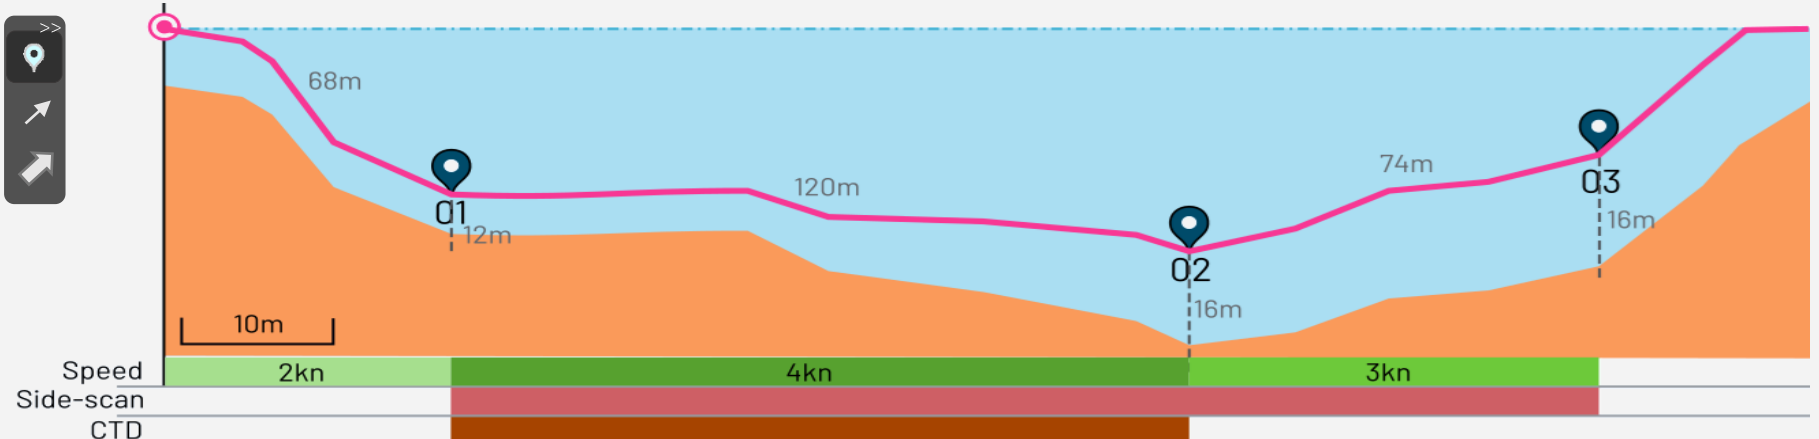

Edit Mission

Upload to YUCO

Mission Debrief

Waypoint properties #02

Latitude : 41.788758455

Longitude : 1.4155588411

Depth : 12 m from bottom

Speed : 3 kn

Latitude : 41.788758455

Longitude : 1.4155588411

Transparency :

Type : GeoTIFF

Bathymetry 20 02

ESRI Ocean basemap

X Cancel

✓ Apply

Mission name	BathySedi_202006
Mission duration	3h 42min
Mission length	12.3 km
Required power :	38%

Upload to AUV

Uploading BathySedi_20200616 to YUCO Scan

100%

Mission duration 3h 42min

Mission length 12.3 km